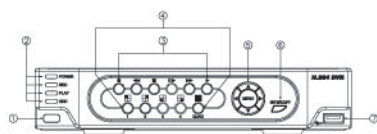

OTHERS

POWER INPUT	DC 12V
POWER CONSUMPTION (w)	12W (Without HDD)
DIMENSIONS (W x H x D)	218mm (W) x 44mm (H) x 202mm (D)
WEIGHT (kg)	1.4kg
OPERATION TEMPERATURE	0-40°C

INTERFACE

Front Panel Layout

1 IR Sensor For Remote Control	5 Direction Keys
2 Led Indicator	6 Enter Key
3 Function Keys	7 USB Port
4 Channel Keys	