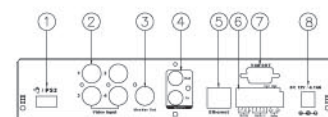

OTHERS

POWER INPUT	DC 12V
POWER CONSUMPTION (w)	12W (Without HDD)
DIMENSIONS (W x H x D)	218mm (W) x 44mm (H) x 202mm (D)
WEIGHT (kg)	1.4kg
OPERATION TEMPERATURE	0-40°C

INTERFACE

Front Panel Layout

1 IR Sensor For Remote Control	5 Direction Keys
2 Led Indicator	6 Enter Key
3 Function Keys	7 USB Port
4 Channel Keys	

Back Panel Layout

1 Mouse	5 Ethernet
2 Video Input	6 RS-485/ ALARM/ RELAY (Reserved)
3 Monitor Output	7 VGA D-SUB OUT
4 Audio In/Out	8 POWER